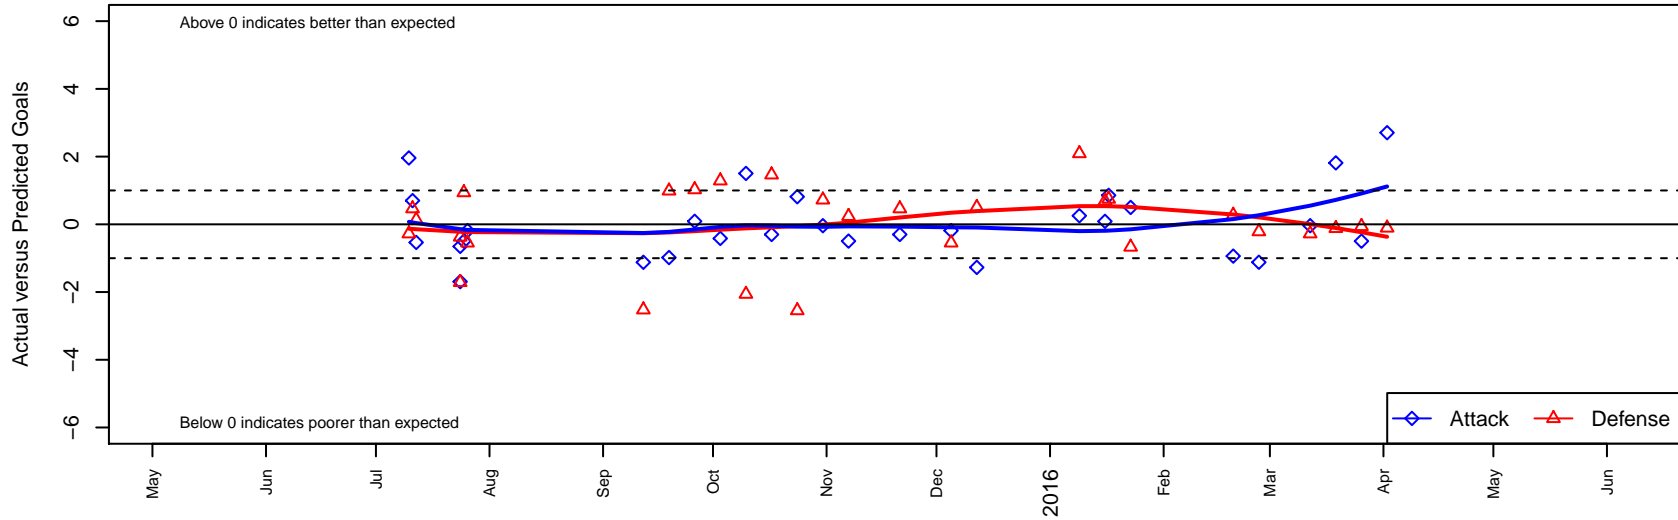

Seattle United W White B03

Seattle United Regional
 Seattle, WA
 B03 total strength=454
 attack=0.38 defense=0.24
 fall league = NPSL Div 2 U12
 spr league = Spr NPSL Div 2 U12

alt names used:
 Seattle United West Bo3 White
 SU West B03 White
 Seattle United West B03 White
 Seattle United West B03 White
 Seattle United West B03 White

Venues played:
 2015 Seattle United Cup BU12 Silver
 2015 Crossfire Select BU12 Silver
 2015 NPSL Division 2 U12
 2015 Founders Cup B03
 2015 Spr NPSL Division 2 U12

Seattle United W White B03
 Dots are actual minus expected GF (blue circles) and GA (red triangles).
 Blue line is smoothed change in attack strength. Red is smoothed change in defense strength.

**attack and defense variance (black dot)
relative to other teams
and top 10 in region**

**attack and defense rating
relative to others at age
and all opponents in last 13 months**

Performance relative to 13 month average