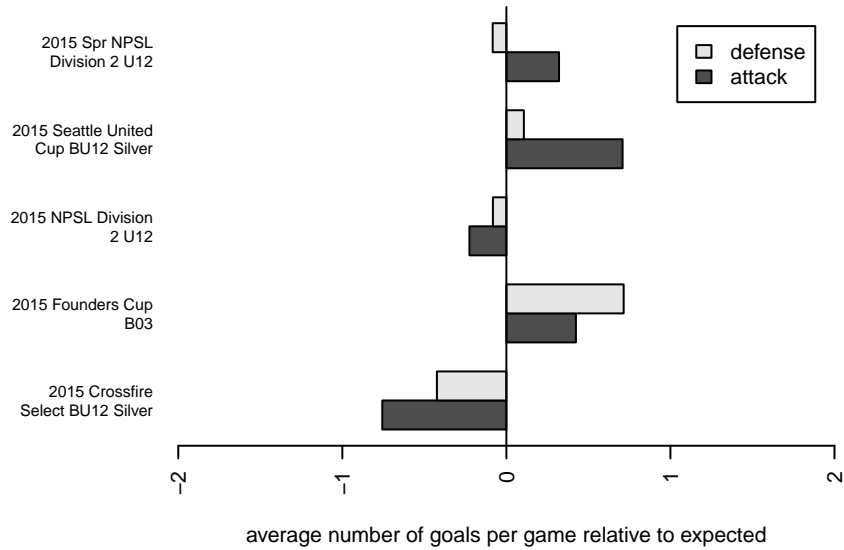

Seattle United W White B03

Seattle United Regional
 Seattle, WA
 B03 total strength=454
 attack=0.38 defense=0.24
 fall league = NPSL Div 2 U12
 spr league = Spr NPSL Div 2 U12

alt names used:
 Seattle United West Bo3 White
 SU West B03 White
 Seattle United West B03 White
 Seattle United West B03 White
 Seattle United West B03 White

Venues played:
 2015 Seattle United Cup BU12 Silver
 2015 Crossfire Select BU12 Silver
 2015 NPSL Division 2 U12
 2015 Founders Cup B03
 2015 Spr NPSL Division 2 U12

Seattle United W White B03
 Dots are actual minus expected GF (blue circles) and GA (red triangles).
 Blue line is smoothed change in attack strength. Red is smoothed change in defense strength.

**attack and defense variance (black dot)
relative to other teams
and top 10 in region**

**attack and defense rating
relative to others at age
and all opponents in last 13 months**

Performance relative to 13 month average