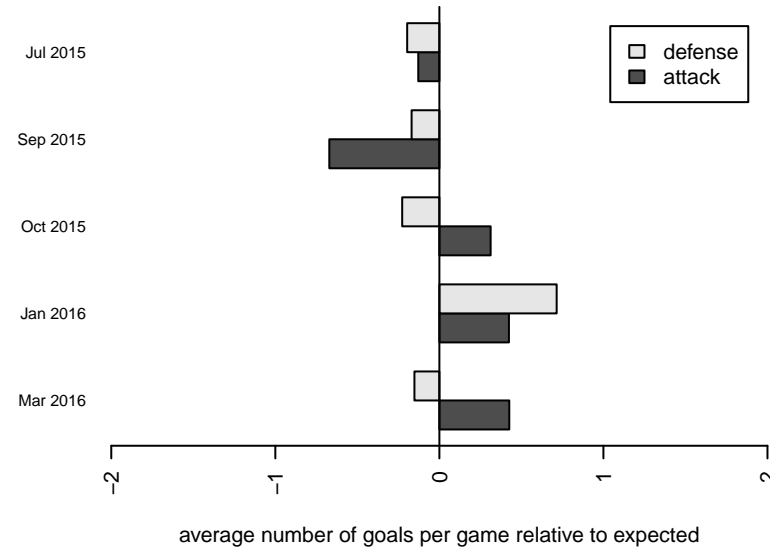

Performance relative to 13 month average