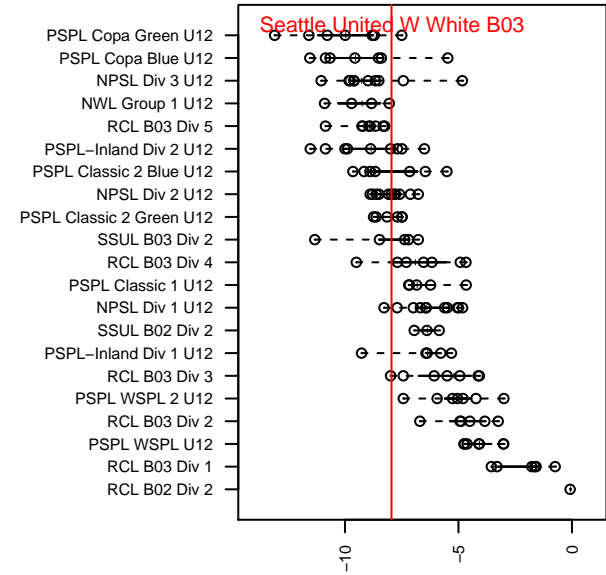

Seattle United W White B03

Seattle United Regional
 Seattle, WA
 B03 total strength=454
 attack=0.38 defense=0.24
 fall league = NPSL Div 2 U12
 spr league = Spr NPSL Div 2 U12

alt names used:
 Seattle United West Bo3 White
 SU West B03 White
 Seattle United West B03 White
 Seattle United West B03 White
 Seattle United West B03 White

Venues played:
 2015 Seattle United Cup BU12 Silver
 2015 Crossfire Select BU12 Silver
 2015 NPSL Division 2 U12
 2015 Founders Cup B03
 2015 Spr NPSL Division 2 U12

Seattle United W White B03
 Dots are actual minus expected GF (blue circles) and GA (red triangles).
 Blue line is smoothed change in attack strength. Red is smoothed change in defense strength.

**attack and defense variance (black dot)
relative to other teams
and top 10 in region**

**attack and defense rating
relative to others at age
and all opponents in last 13 months**

Performance relative to 13 month average